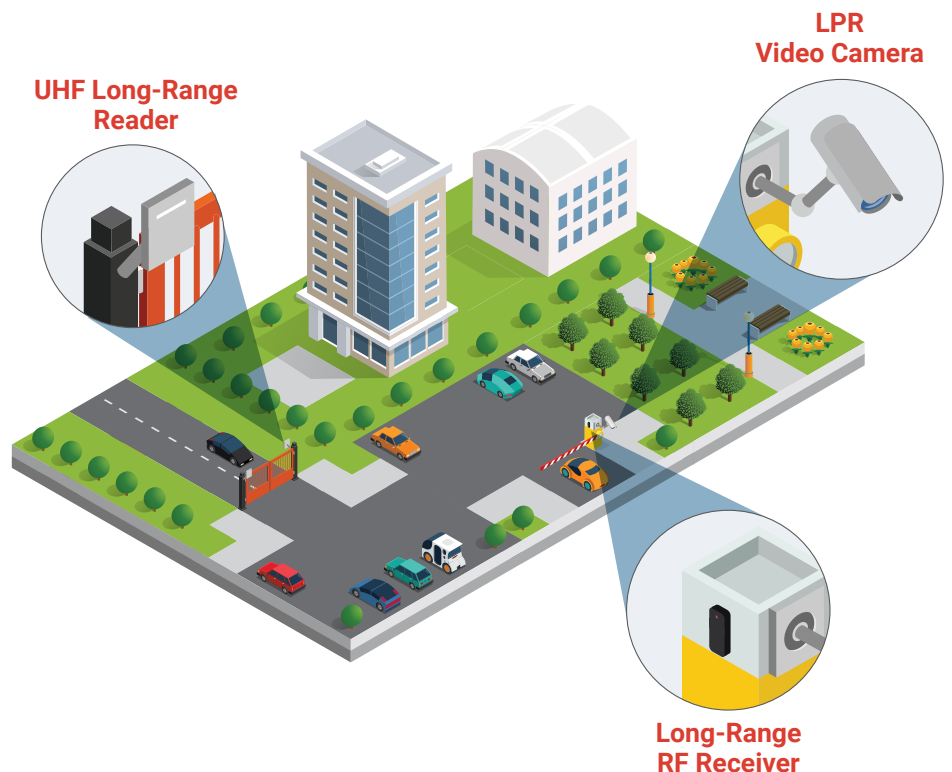

# Gate Automation & Access Control

## To enter with safety

When it comes to gate automation and providing access to your facility via an access point, we provide access control solutions that you can trust. Whether securing your customer's warehouse, residential, commercial property or your parking areas, our solutions are affordable, scalable, easy to use and install, while keeping your premise safe and secure.

From a single access point to extremely complex systems, our experience and variety of products allow you to offer your customer an effective and efficient way to set their access control policy for gates.

## Hands Free and Automatic Gate Control & Operation

For hands free and automatic gate control and operation, our innovative long-range UHF readers are: AY-U920BT that reads various UHF tags from a distance of up to 12 m (39 ft) vs. AY-U915BT that reads from a distance of up to 6 m (19 ft). These readers are also empowered by BLE technology and mobile apps enabling easy access to vehicles and pedestrians without UHF tags or when a dual factor authentication is required.