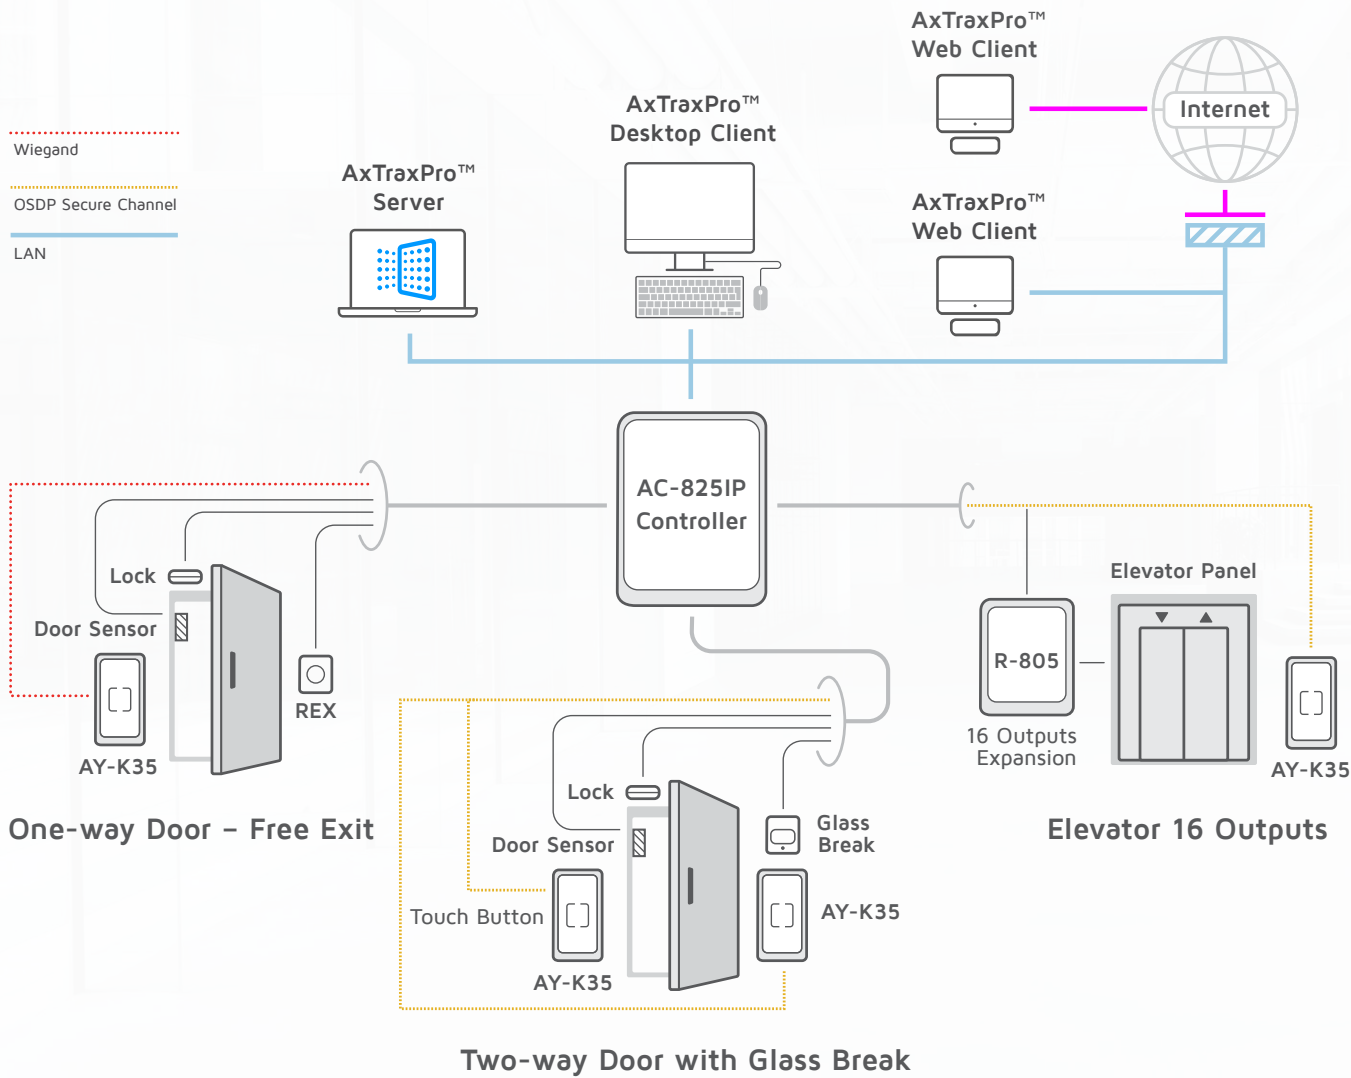

System configuration

- ----- Wiegand
- ----- OSDP Secure Channel
- ----- LAN

Scan to download

BLE-ID™ app

BLE-Admin™ app